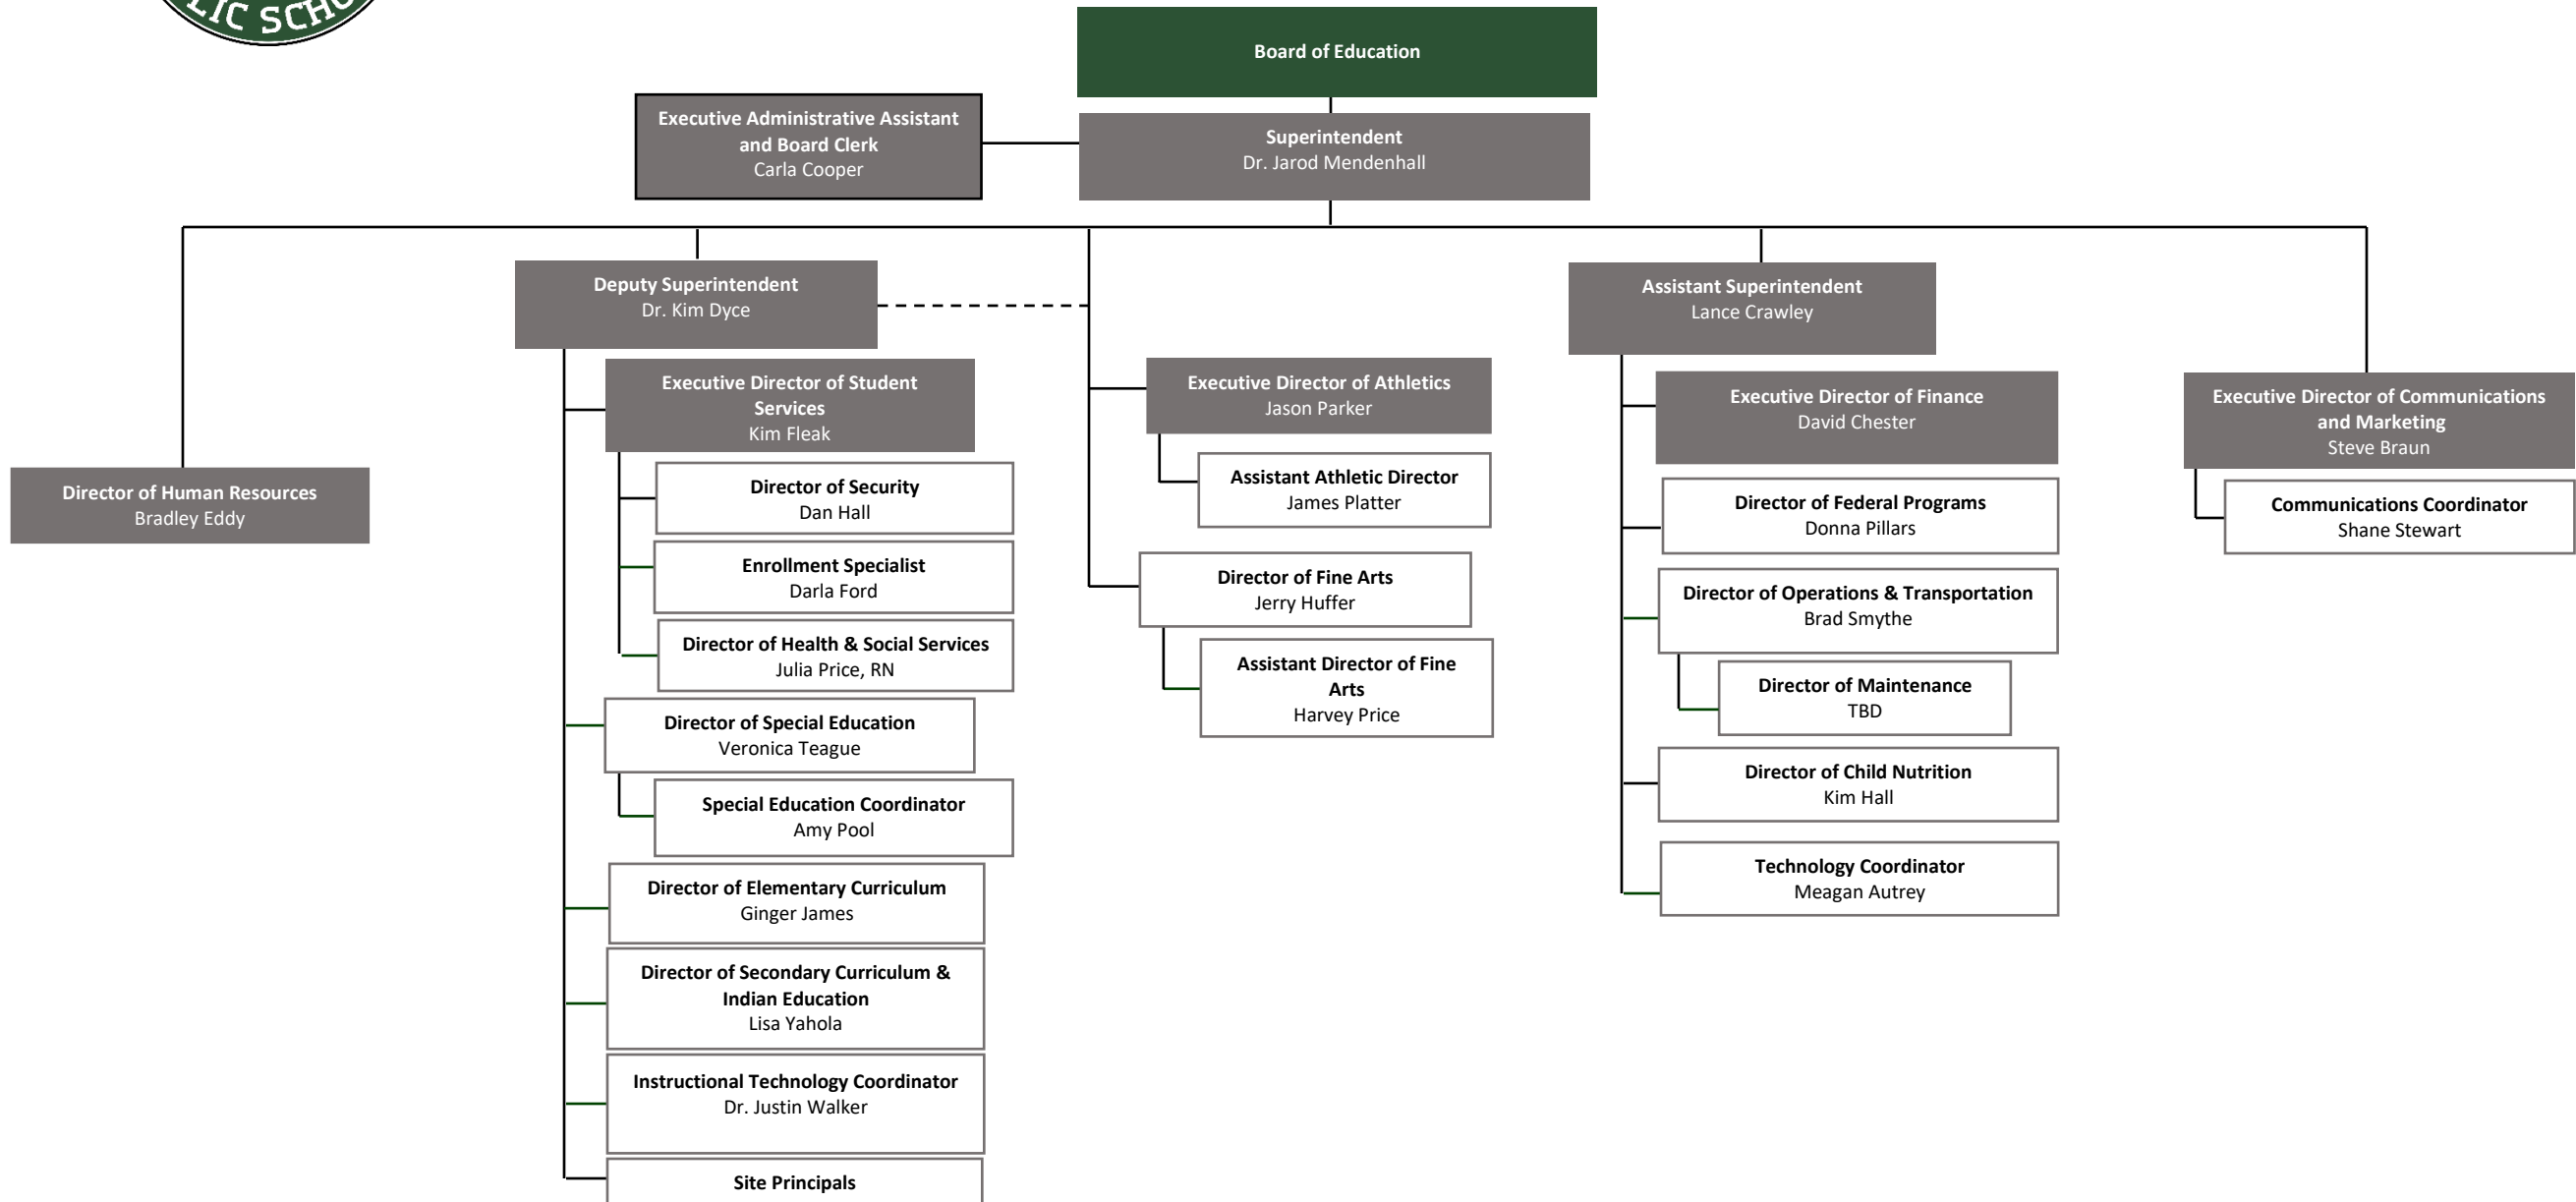

MPS Organizational Chart 2021-2022

Superintendent's Cabinet Member

Every Heart, Every Mind, Every Day – The Muskogee Way!

June 2021